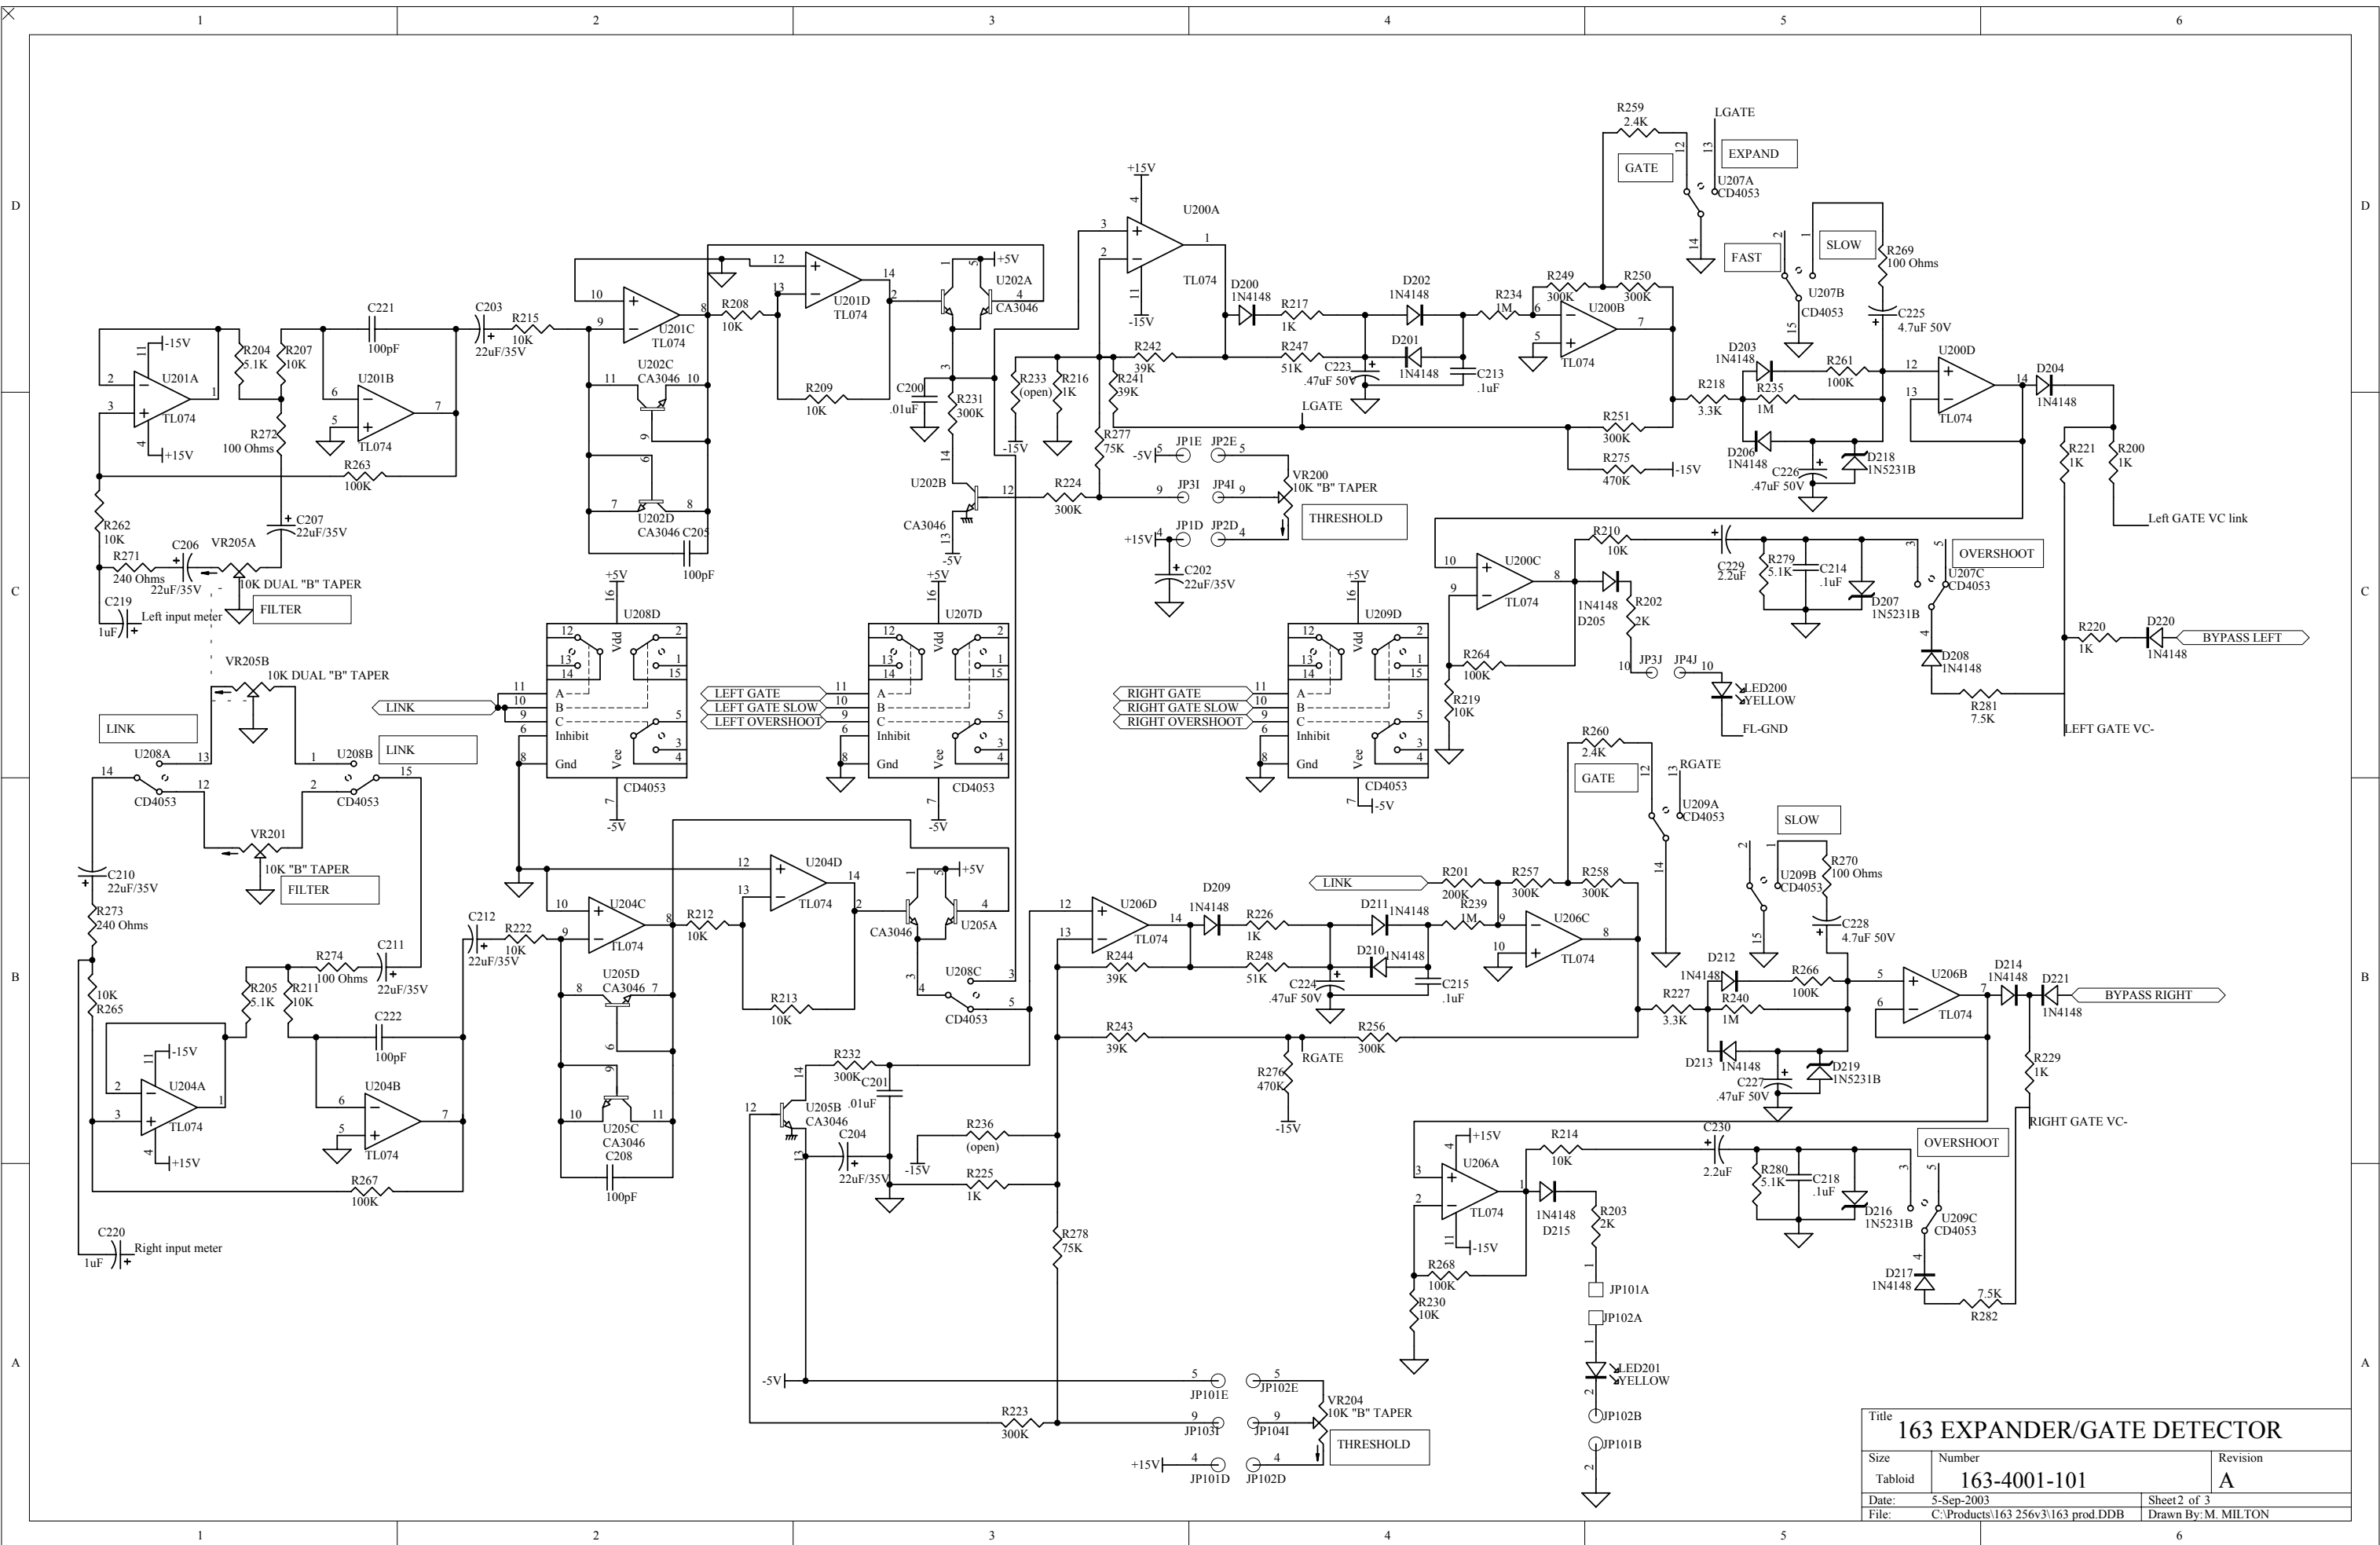

Title		
163 HOST AND POWER SUPPLY		
Size	Number	Revision
B	163-4001-101	A
Date:	5-Sep-2003	Sheet3 of 3
File:	C:\Products\163 256v3\163 prod.DDB	Drawn By: M. MILTON

163 AUDIO and DETECTOR		
Size	Number	Revision
Tabloid	163-4001-101	A
Date	5-Sep-2003	Sheet 1 of 3
File	C:\Product\163-256\3163 mod.DDB	Drawn By

Title		
163 EXPANDER/GATE DETECTOR		
Size	Number	Revision
Tabloid	163-4001-101	A
Date:	5-Sep-2003	Sheet 2 of 3
File:	C:\Products\163 256v3\163 prod.DDB	Drawn By: M. MILTON